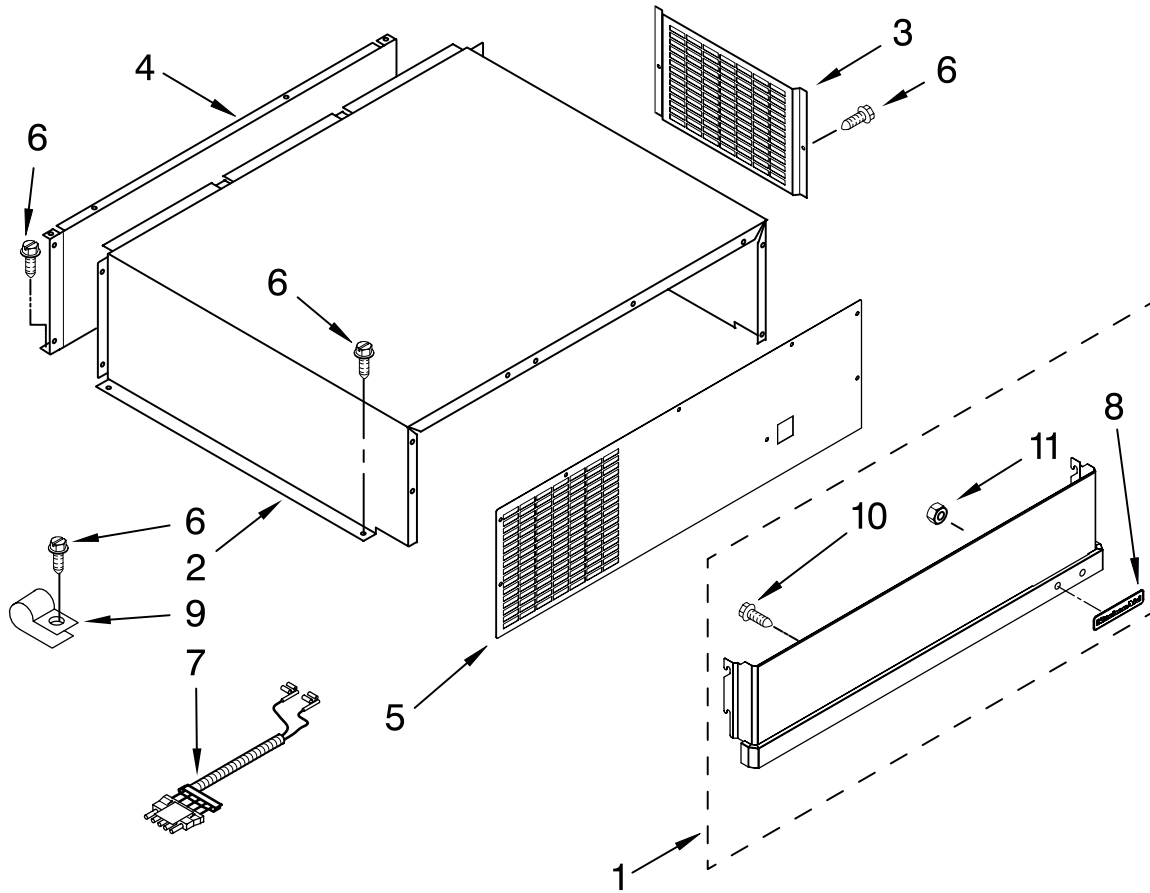

TOP GRILLE AND UNIT COVER PARTS

For Model: KBLC36FTS00

(Stainless Steel)

Illus. No.	Part No.	DESCRIPTION
1	2316740S	Top Grille Assembly
2	2320502	Cover, Unit
3	2317881	Grille, Condenser
4	2256466	Back Panel
5	2307682	Front, Unit Cover
6	487415	Screw
7	2187894	Wire Assembly, Light Switch
8	2317923S	Nameplate
9	489348	Clamp
10	489399	Screw (5)
11	2004333	Nut (2)

FOR ORDERING INFORMATION REFER TO PARTS PRICE LIST